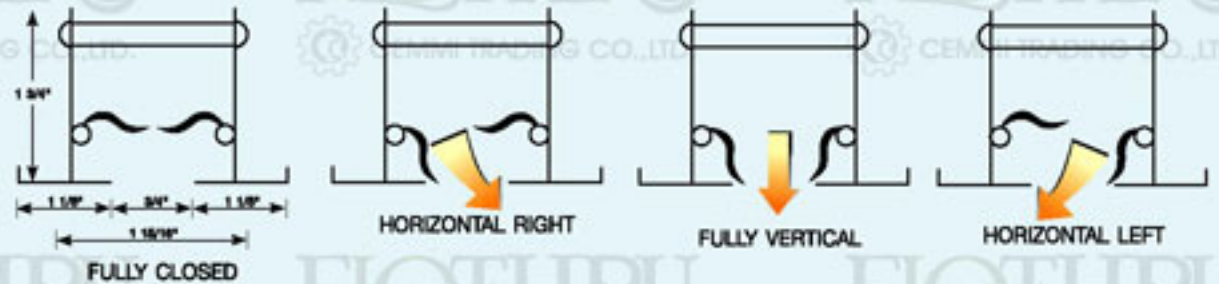

ANODIZED EXTRUDED ALUMINIUM AIR DIFFUSER SLOT DIFFUSER (SPECIAL)

หัวจ่ายลมสล๊อตแบบพิเศษ

MODEL : CURVE

MODEL : CORNER

- These special models are constructed of extruded aluminium which are available or anodized aluminium, white power acciting or other colors
- Sizes and designs are upon request
- Suitable for supplying or returning of air distribution and architectural application.

ANODIZED EXTRUDED ALUMINIUM AIR DIFFUSER

LINEAR SLOT DIFFUSER

หัวจ่ายลมแบบสลิต

MODEL : LSD

MULTIPLE SLOT ADJUSTMENT, UP TO 8 SLOTS WIDE

IMPORTANT NOTES :

In all linear slot diffusers, constriction of free area by blade relationships must be set carefully so as not to throttle airstream, with resultant increase in static pressure and noise level criteria, it is recommended that care be exercised in setting blades to prevent such excessive constriction of air passageway. 2-Way throw may be obtained by staggering each 2 feet of pattern blades alternately from right to left.