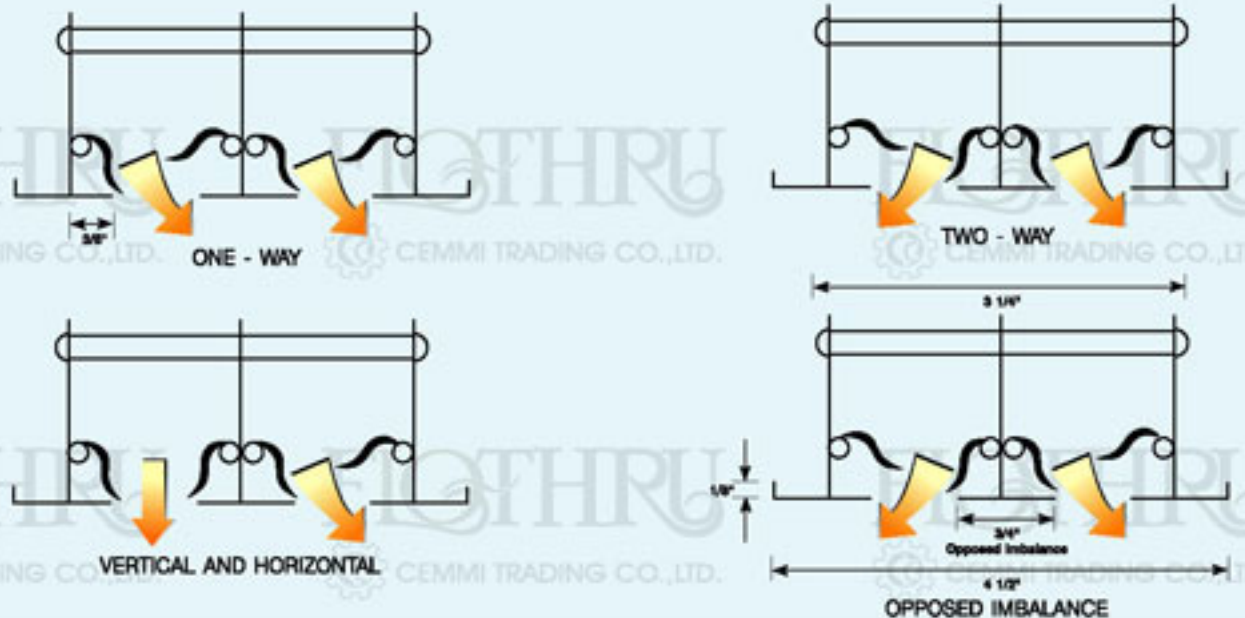

ANODIZED EXTRUDED ALUMINIUM AIR DIFFUSER

LINEAR SLOT DIFFUSER

หัวจ่ายลมแบบสลิต

MODEL : LSD

MULTIPLE SLOT ADJUSTMENT, UP TO 8 SLOTS WIDE

IMPORTANT NOTES :

In all linear slot diffusers, constriction of free area by blade relationships must be set carefully so as not to throttle airstream, with resultant increase in static pressure and noise level criteria, it is recommended that care be exercised in setting blades to prevent such excessive constriction of air passageway. 2-Way throw may be obtained by staggering each 2 feet of pattern blades alternately from right to left.